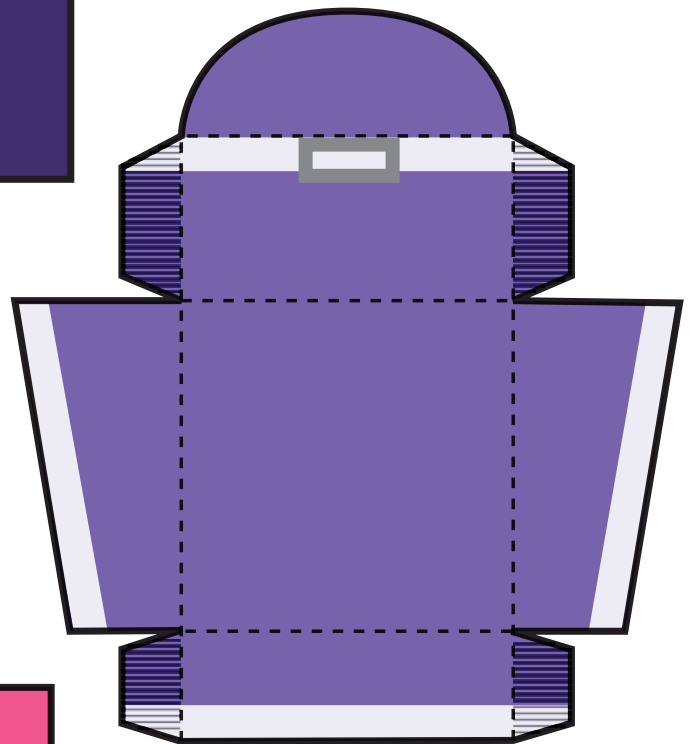

EVERYTHING YOU
NEED TO BUILD
CYRUS

CUT ———

FOLD - - - - -

GLUE |||||

BODY
TOP

GLUE TO
BODY TOP

EVERYTHING YOU
NEED TO BUILD
SKADI

CUT ———

FOLD - - - - -

GLUE |||