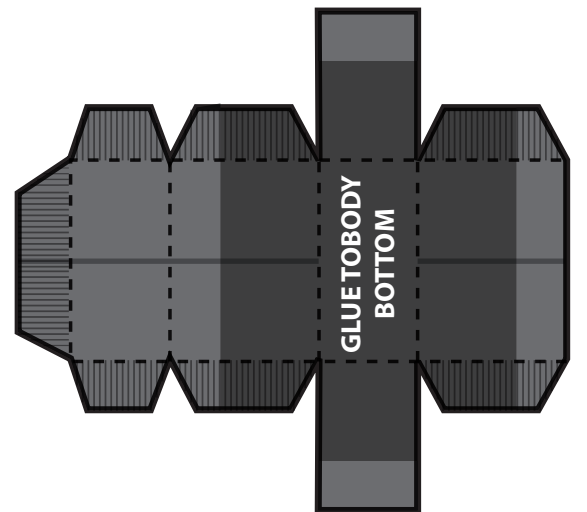

EVERYTHING YOU
NEED TO BUILD
CYRUS

CUT ———

FOLD - - - - -

GLUE |||||

BODY
TOP

GLUE TO
BODY TOP

EVERYTHING YOU
NEED TO BUILD
SKADI

CUT ———

FOLD - - - - -

GLUE |||