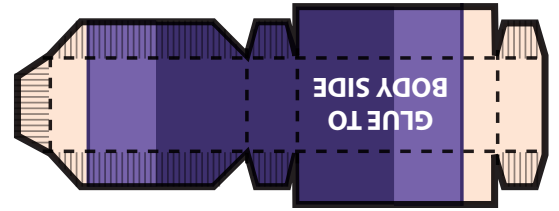

EVERYTHING YOU
NEED TO BUILD
CYRUS

CUT ———

FOLD - - - - -

GLUE |||||

BODY
TOP

GLUE TO
BODY TOP

EVERYTHING YOU
NEED TO BUILD
SKADI

CUT ———

FOLD - - - - -

GLUE |||